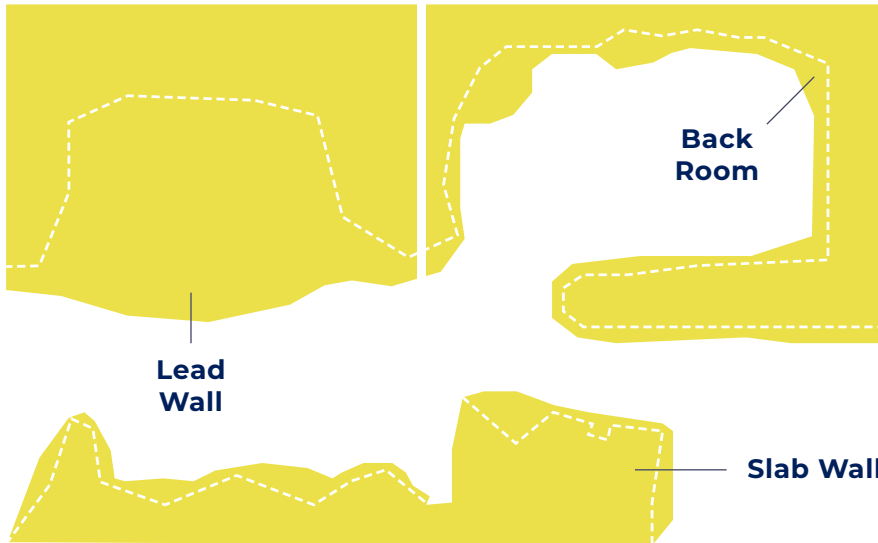

› routes

› boulders (level 1)

› boulders (level 2)

DATE	LOCATION	CLIMB TYPE	# OF SETTERS
1/12	Section 2A "The Prow"	Boulders	1-2
1/17	Main Lead /Back Room	Routes	1-2
1/18	Back Room	Routes	1-2
1/19	Section 2B Little Wall	Boulders	1-2
1/24	Main Lead/ Back Room	Routes	1-2
1/25	Slab/ Upstairs #3	Routes	1-2
1/26	Section 3A	Boulders	1-2

DATE	LOCATION	CLIMB TYPE	# OF SETTERS
1/31	Main Lead/ Back Room	Routes	1-2
2/1	Slab/ Upstairs #3	Routes	1-2
2/2	Section 3B	Boulders	1-2
2/7	Main Lead	Routes	1-2
2/8	Back Room	Routes	1-2
2/9	Section 4A "Vert Wall"	Boulders	1-2
2/14	Main Lead	Routes	1-2