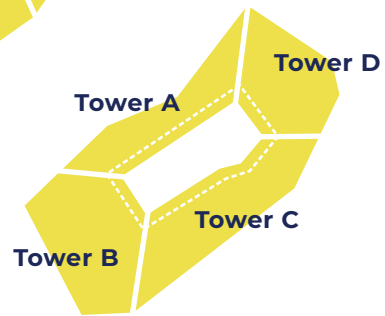

setting schedule

› routes (level 1)

› boulders

› routes (level 2)

DATE	LOCATION	CLIMB TYPE	# OF SETTERS

DATE	LOCATION	CLIMB TYPE	# OF SETTERS