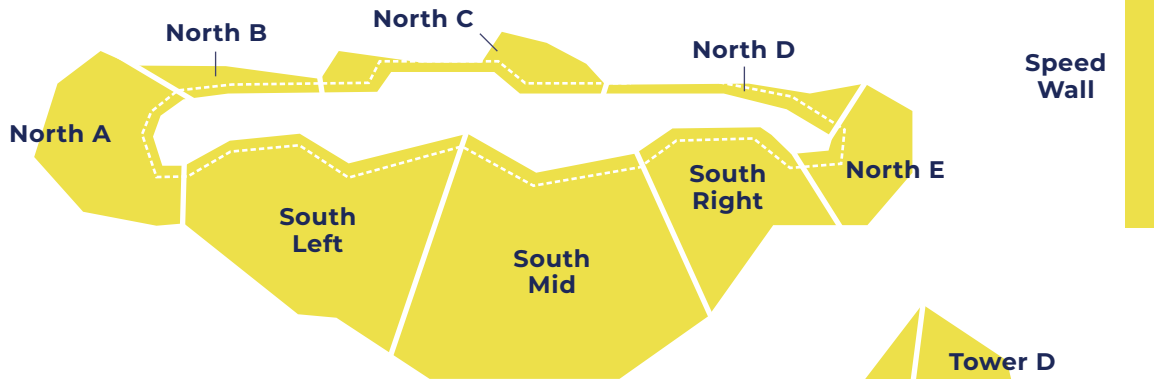

setting schedule

› routes (level 1)

› boulders

› routes (level 2)

DATE	LOCATION	CLIMB TYPE	# OF SETTERS

DATE	LOCATION	CLIMB TYPE	# OF SETTERS