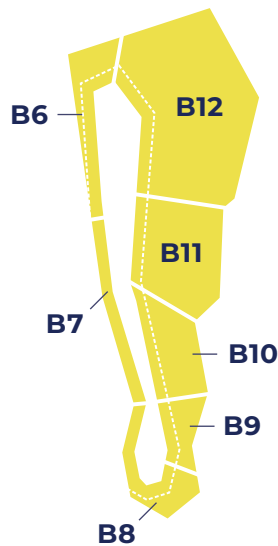

setting schedule

› routes (level 1)

› boulders

› routes (level 2)

DATE	LOCATION	CLIMB TYPE	# OF SETTERS

DATE	LOCATION	CLIMB TYPE	# OF SETTERS